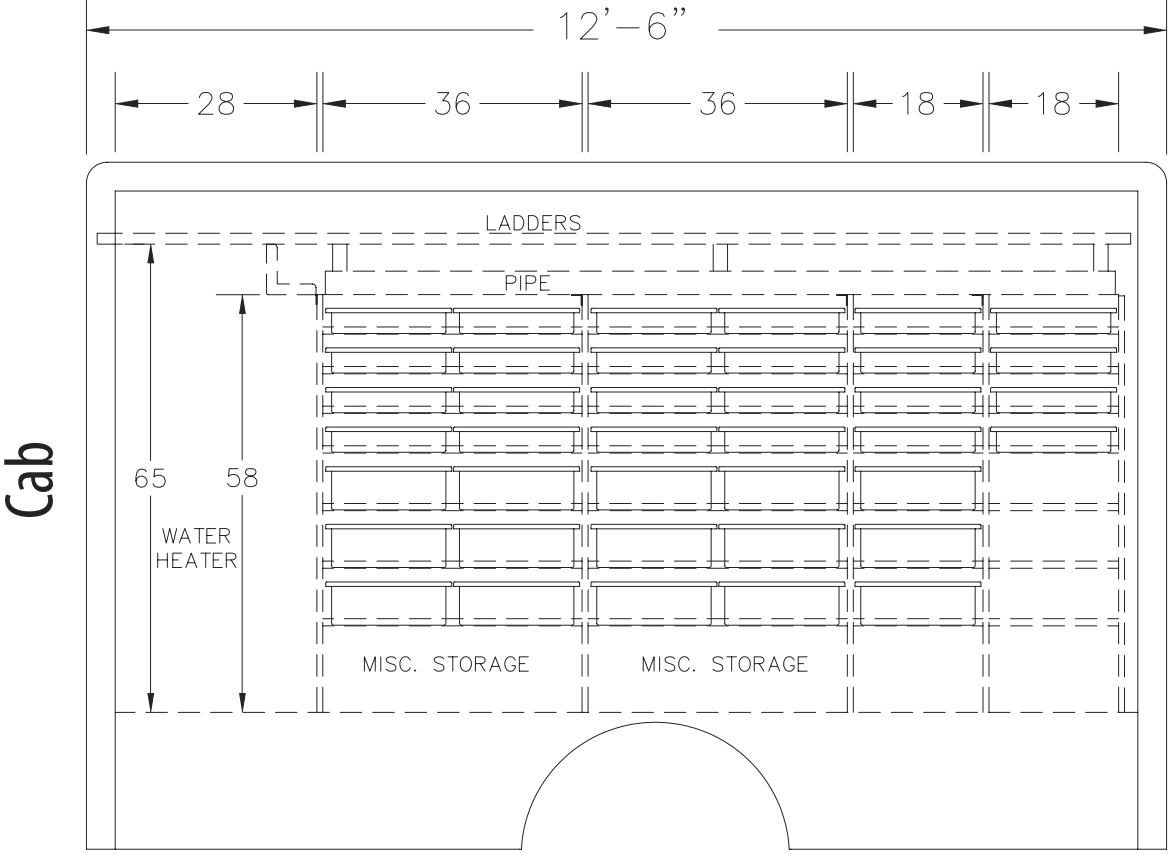

# Shelving - Plumbing

Driver's Side 12' 6"