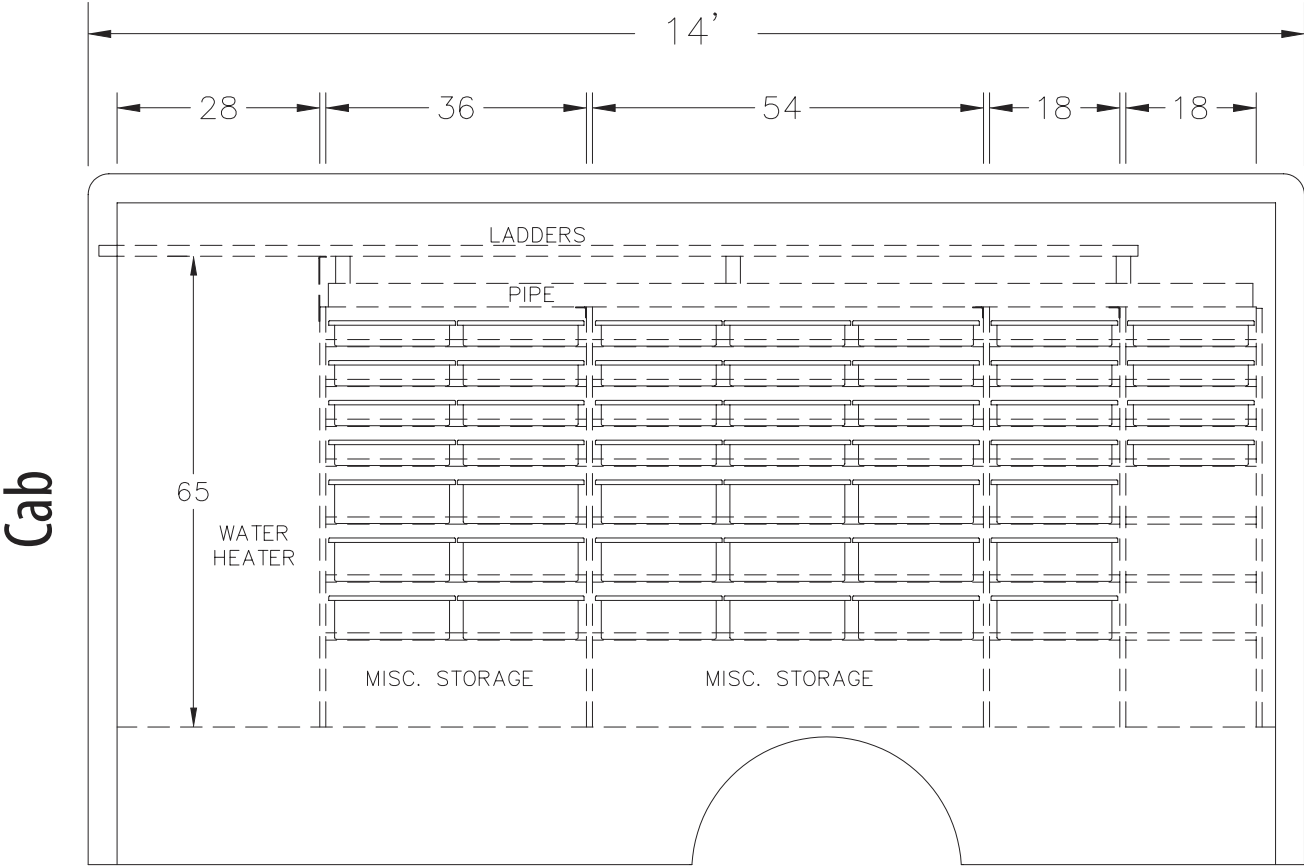

Shelving - Plumbing

Driver's Side 14'